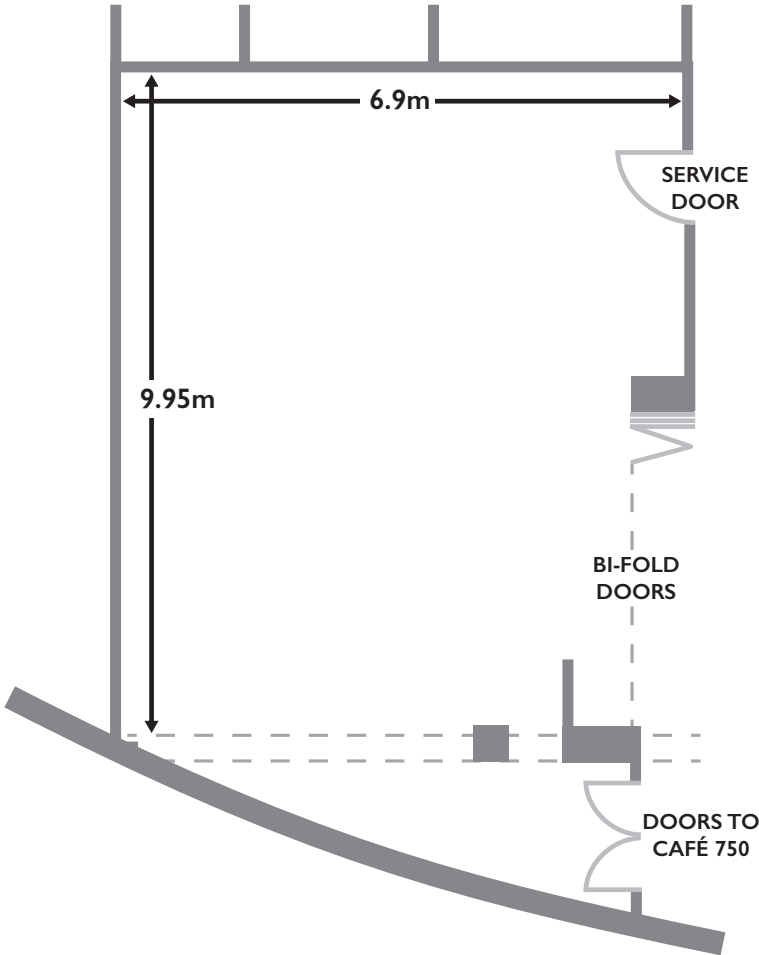

NAPIER SUITE

Layout and Max. Capacity

Room Name	Napier
Floor	Ground
Theatre	60
Classroom	24
Boardroom	20
U-Shape	24
Cabaret	-
Reception	-
Restaurant	60